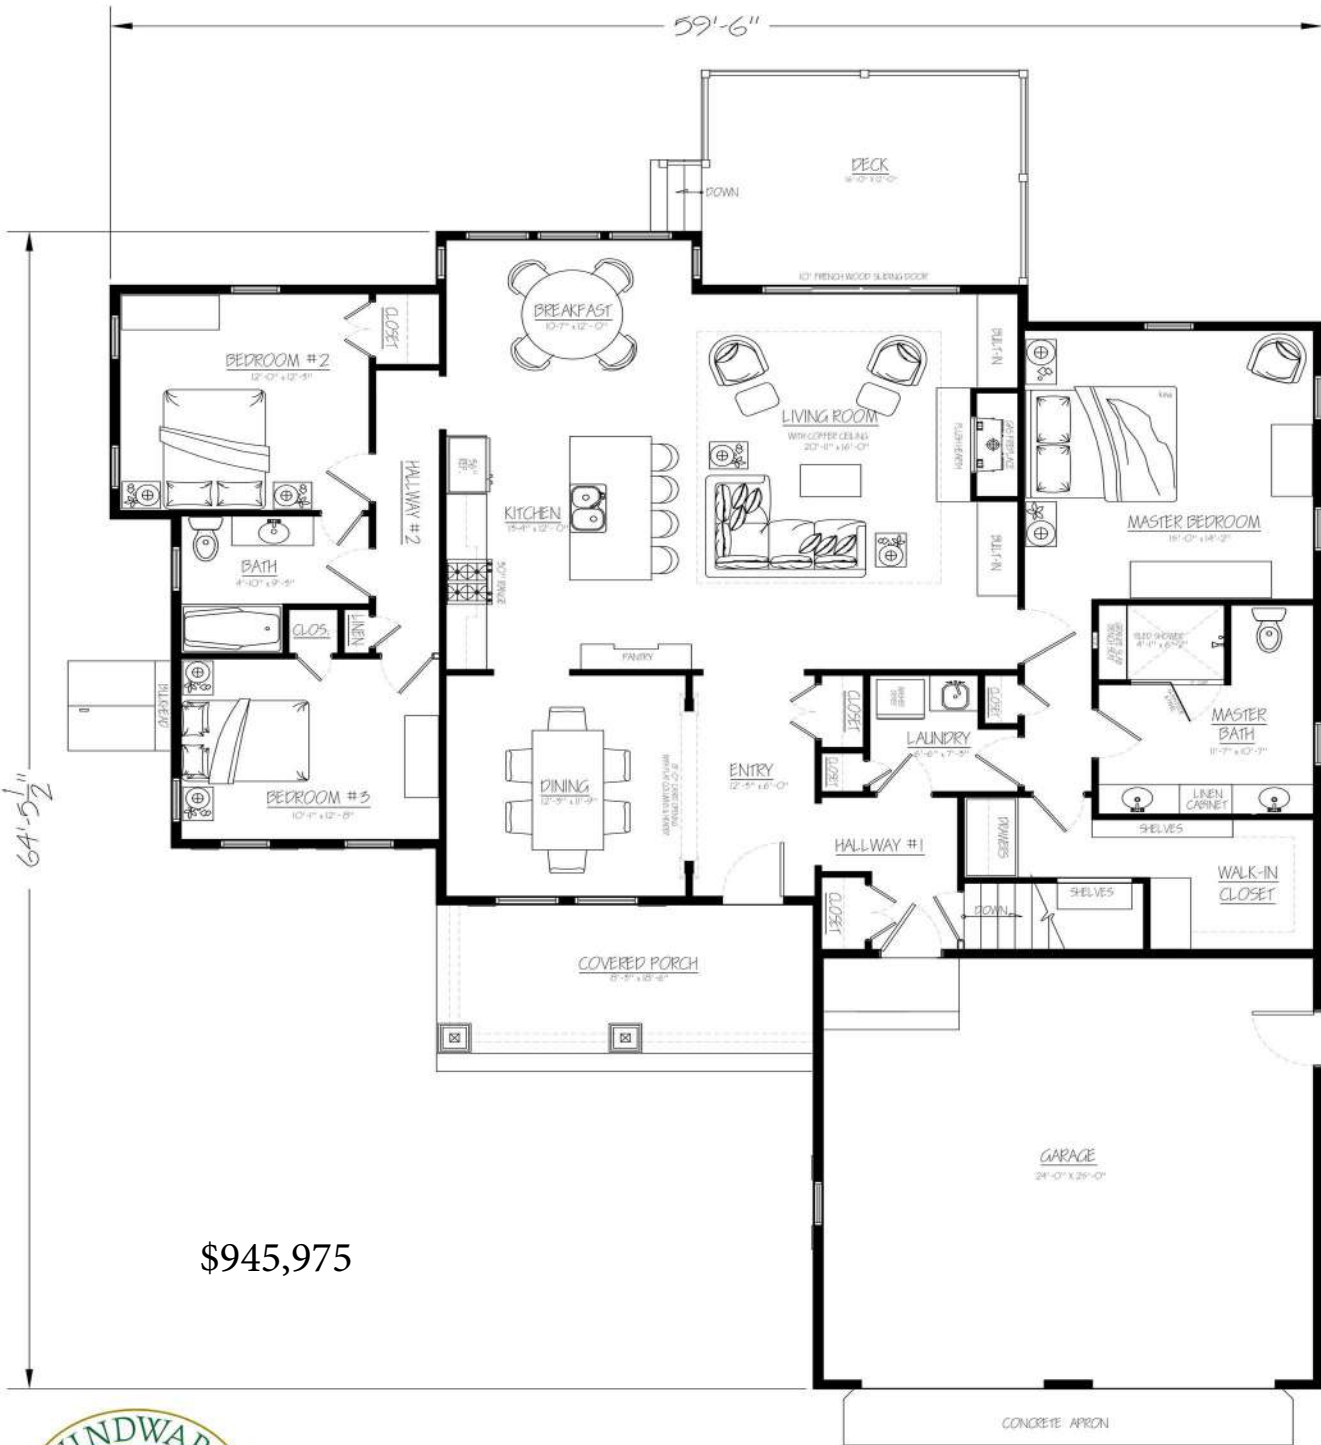

## Condensed Specifications Lot 4 - Windward Village

- Anderson insulated glass high efficiency windows
- 2x6 framing
- 9' ceilings
- Pre stained sidewall shingles
- Architectural limited lifetime warranty roof shingles
- High efficiency gas 3 zone warm air heating and air conditioning
- Radiant floor heat in master bath
- Gas fireplace
- Oak floors
- Tile floors in baths and laundry
- Tile tub and tile shower
- Glass enclosures for tub and shower
- Extensive interior decorative trim
- Electric garage door openers
- Granite countertops
- Solid shelving
- All decorative light fixtures
- Paddle fan
- Bath mirrors and bath accessories
- All appliances
- Security system
- Asphalt driveway
- Brick walk
- Total landscaping
- Lawn irrigation system
- Mahogany sundeck

\$945,975

Lot 4 - Winding Oaks Lane, East Dennis, MA